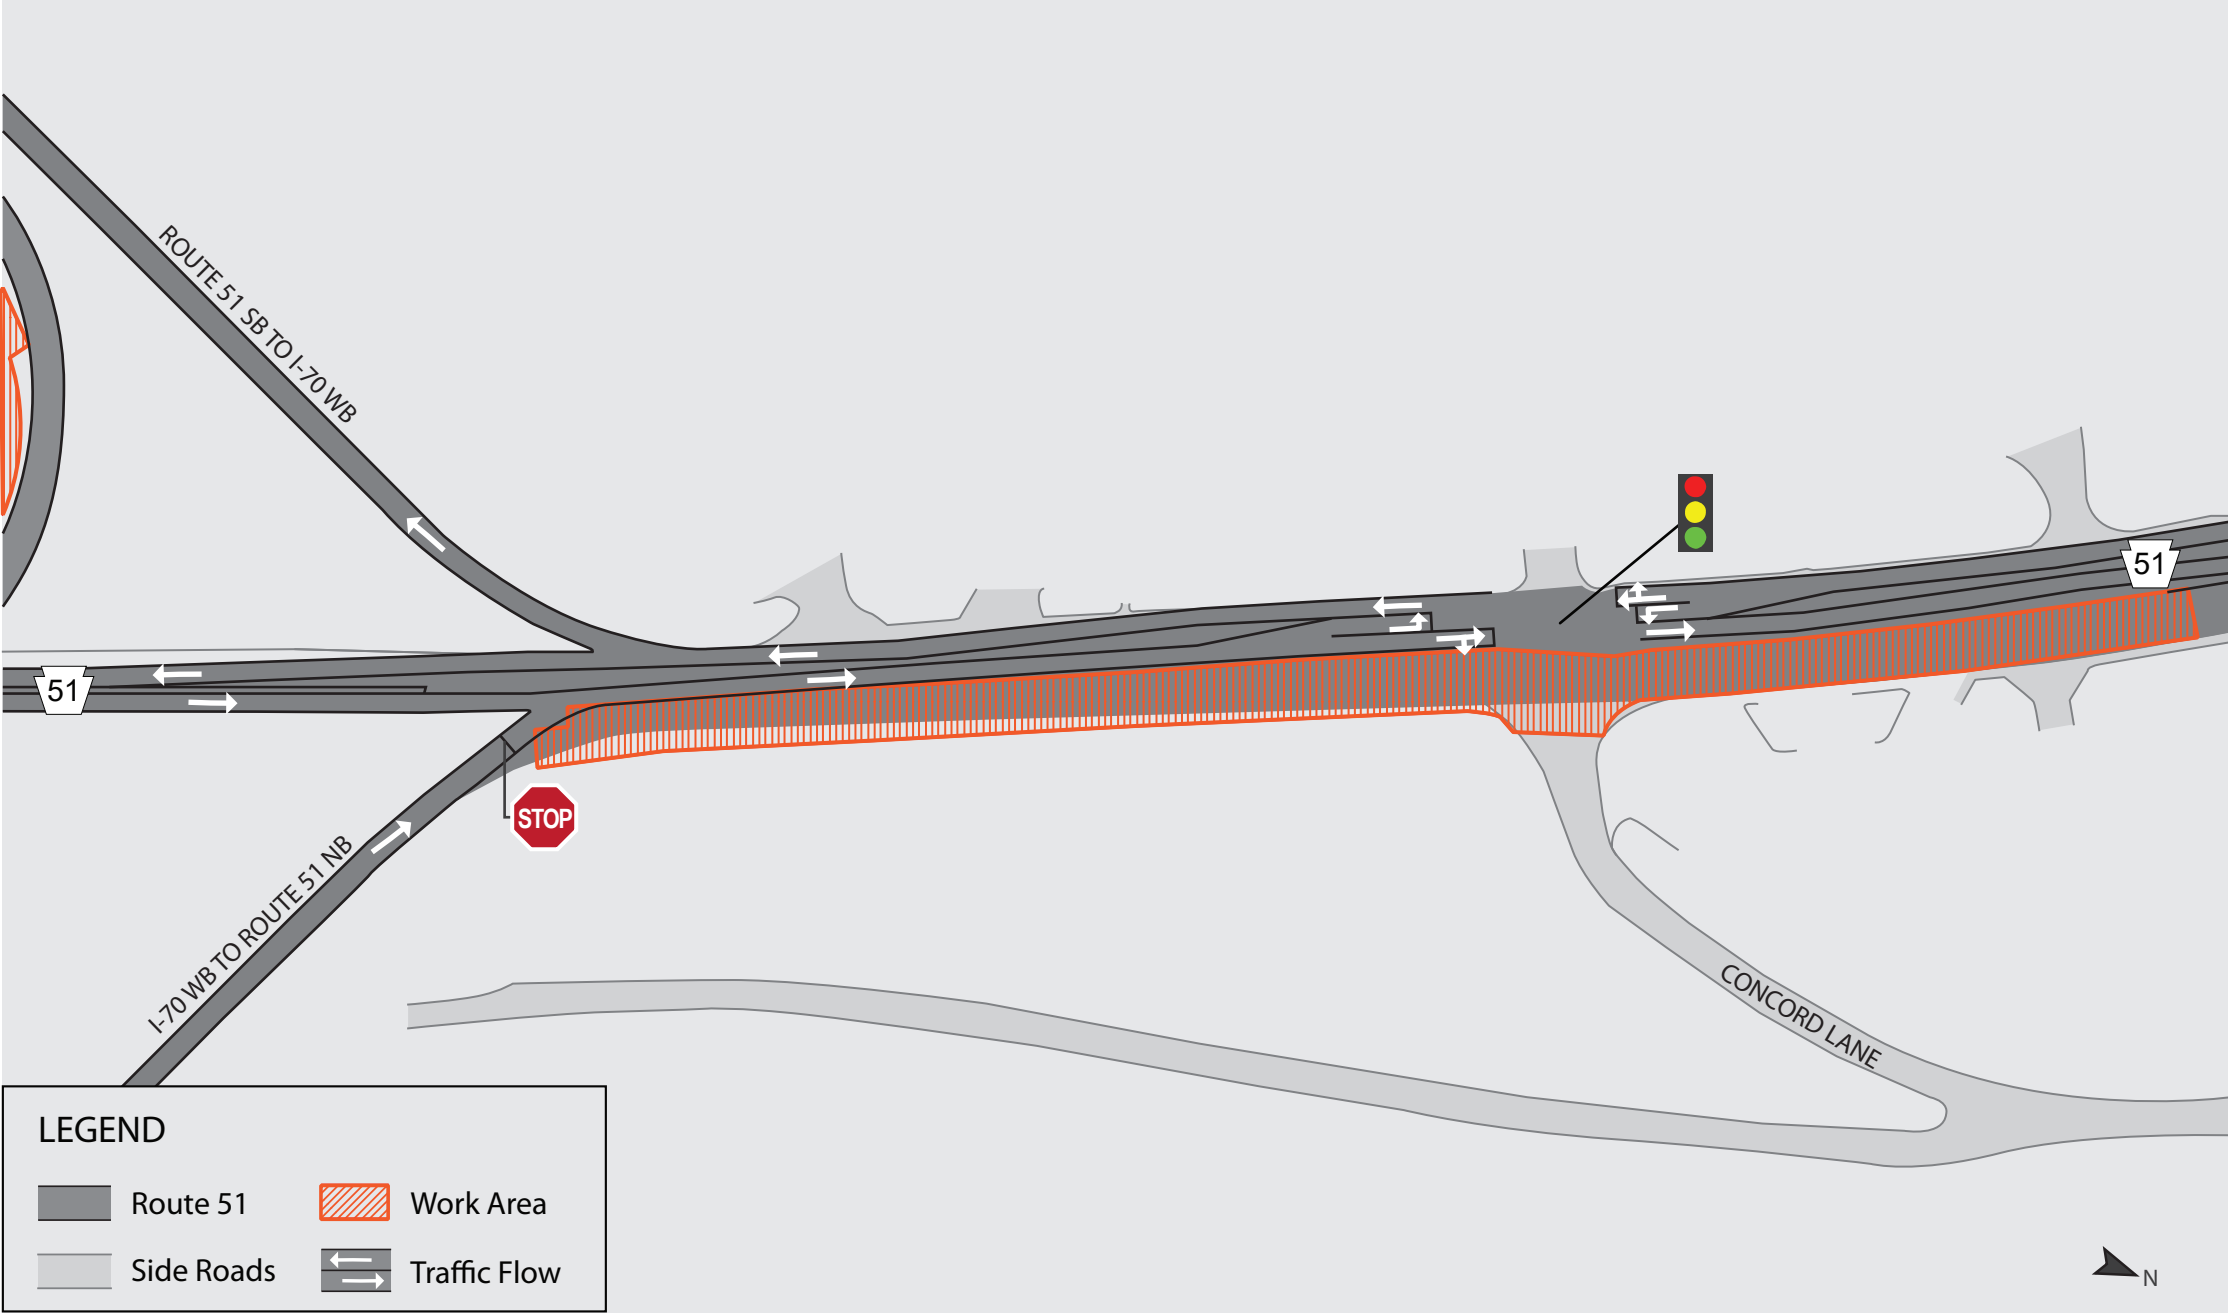

LEGEND

- | | |
|---|--|
|  Route 51 |  Work Area |
|  Side Roads |  Traffic Flow |
| |  Railroad |

LEGEND (NTS)

-  Route 51
-  Work Area
-  Side Roads
-  Traffic Flow

ROUTE 51 SB TO I-70 WB

51

51

I-70 WB TO ROUTE 51 NB

CONCORD LANE

LEGEND

- Route 51
- Side Roads
- Work Area
- Traffic Flow