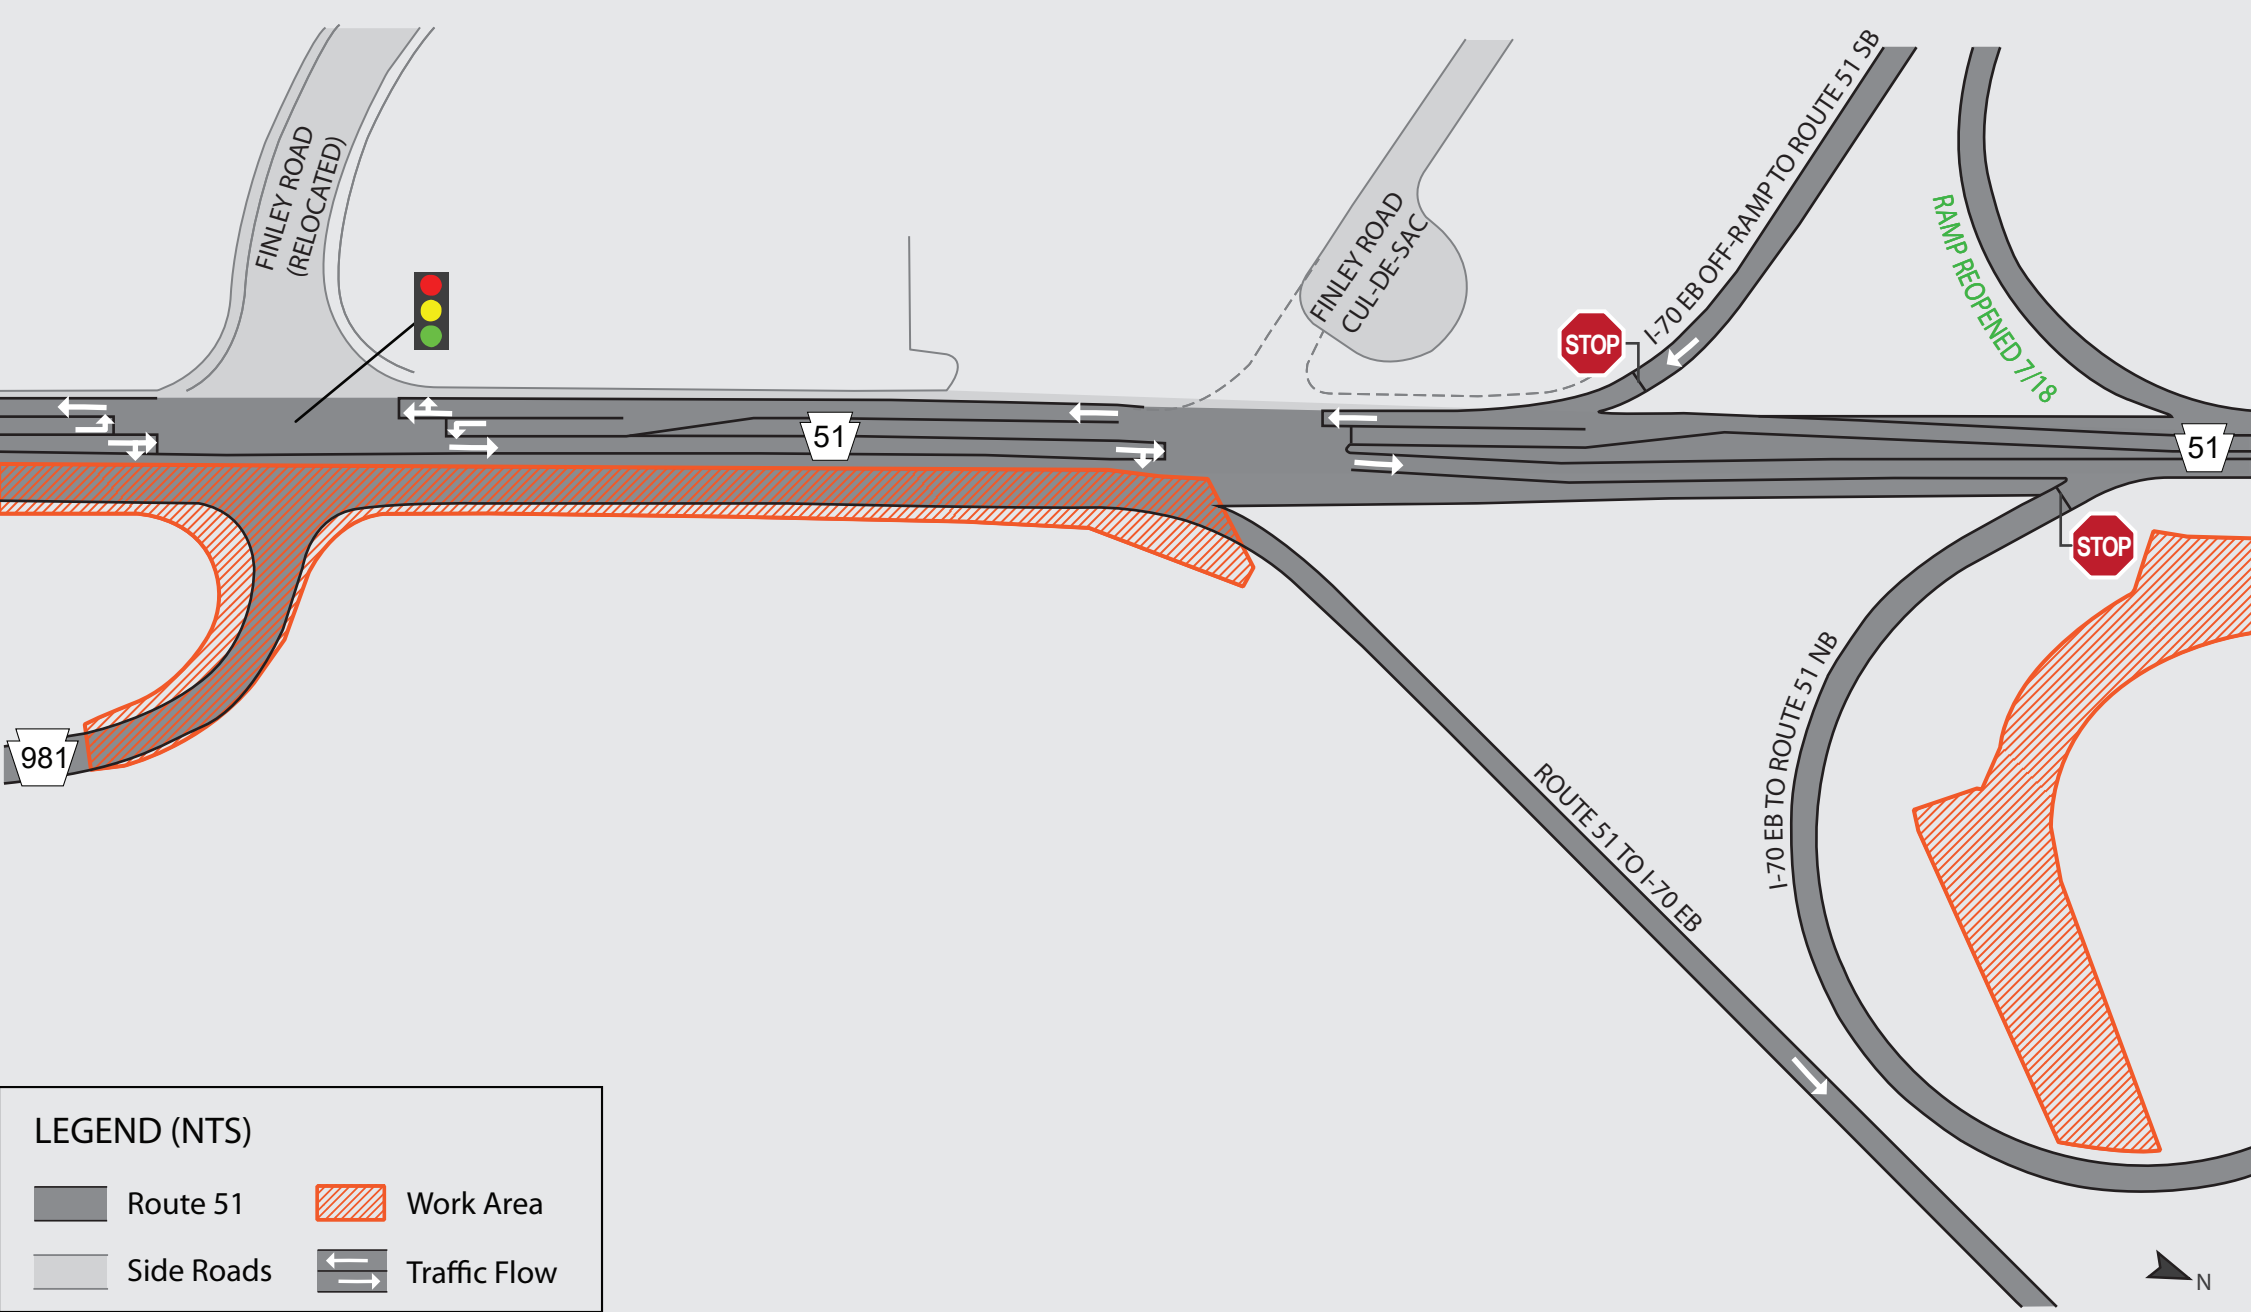

LEGEND

- | | |
|---|--|
|  Route 51 |  Work Area |
|  Side Roads |  Traffic Flow |
| |  Railroad |

LEGEND (NTS)

-  Route 51
-  Work Area
-  Side Roads
-  Traffic Flow

ROUTE 51 SB TO I-70 WB

51

51

I-70 WB TO ROUTE 51 NB

CONCORD LANE

LEGEND

- Route 51
- Side Roads
- Work Area
- Traffic Flow